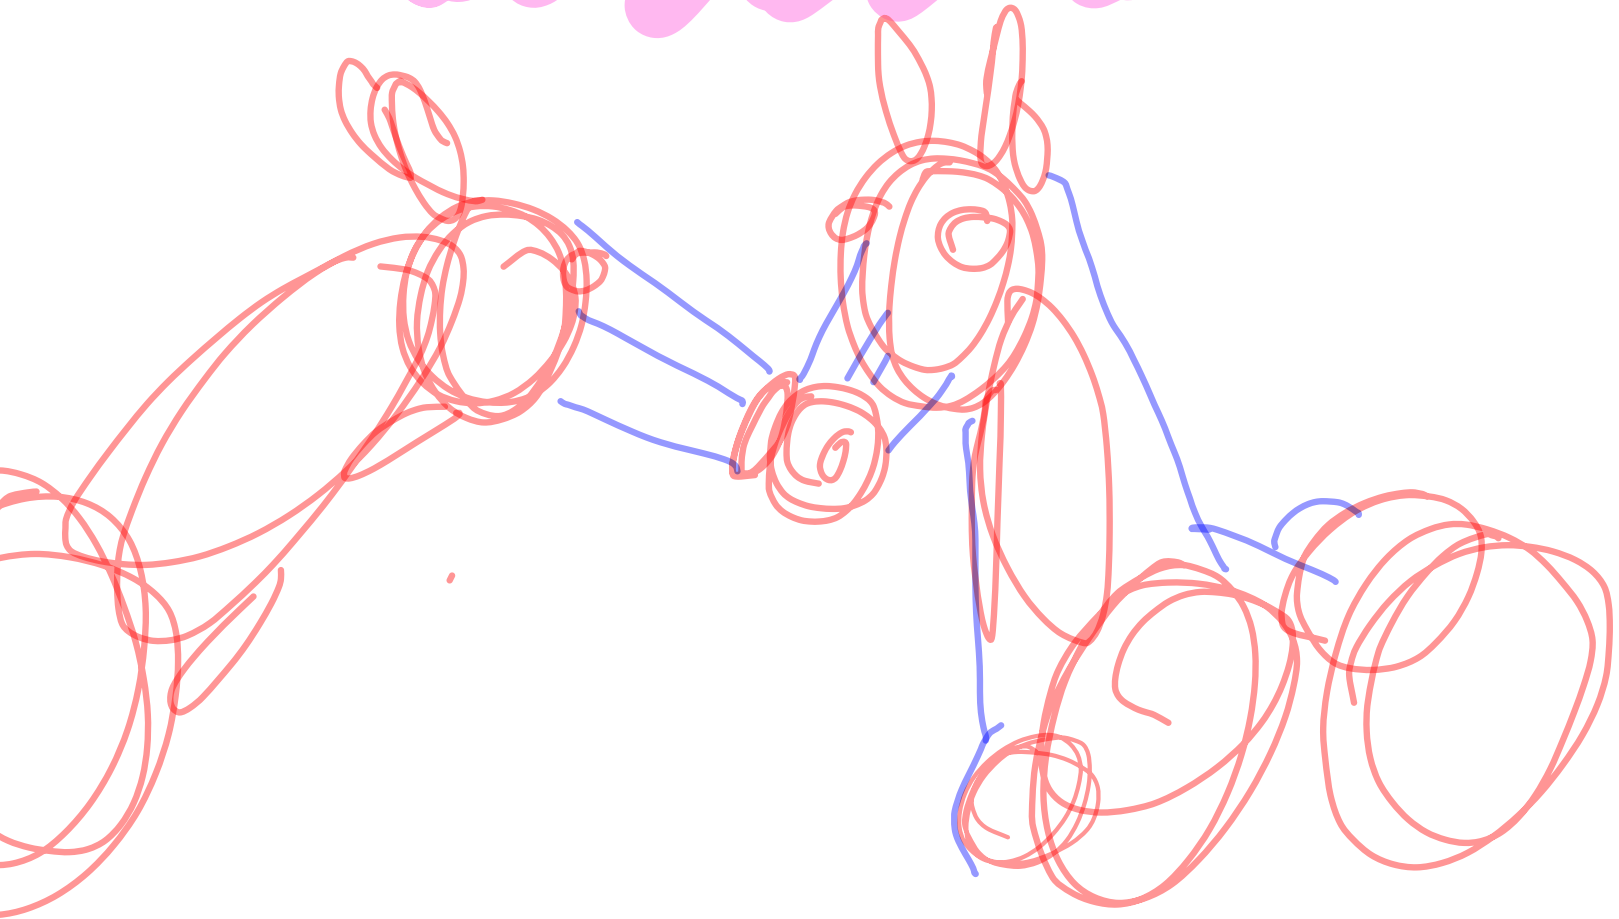

How To Draw 2 Foals

Raptor

1. Use Red & Blue to Sketch
the outlines of the foals

2. Outline the shape of
the foals

3. Erase the red & blue

4. Add Mane & tails & fix up the outlines

5. Colour in

6. Add final details & Done!