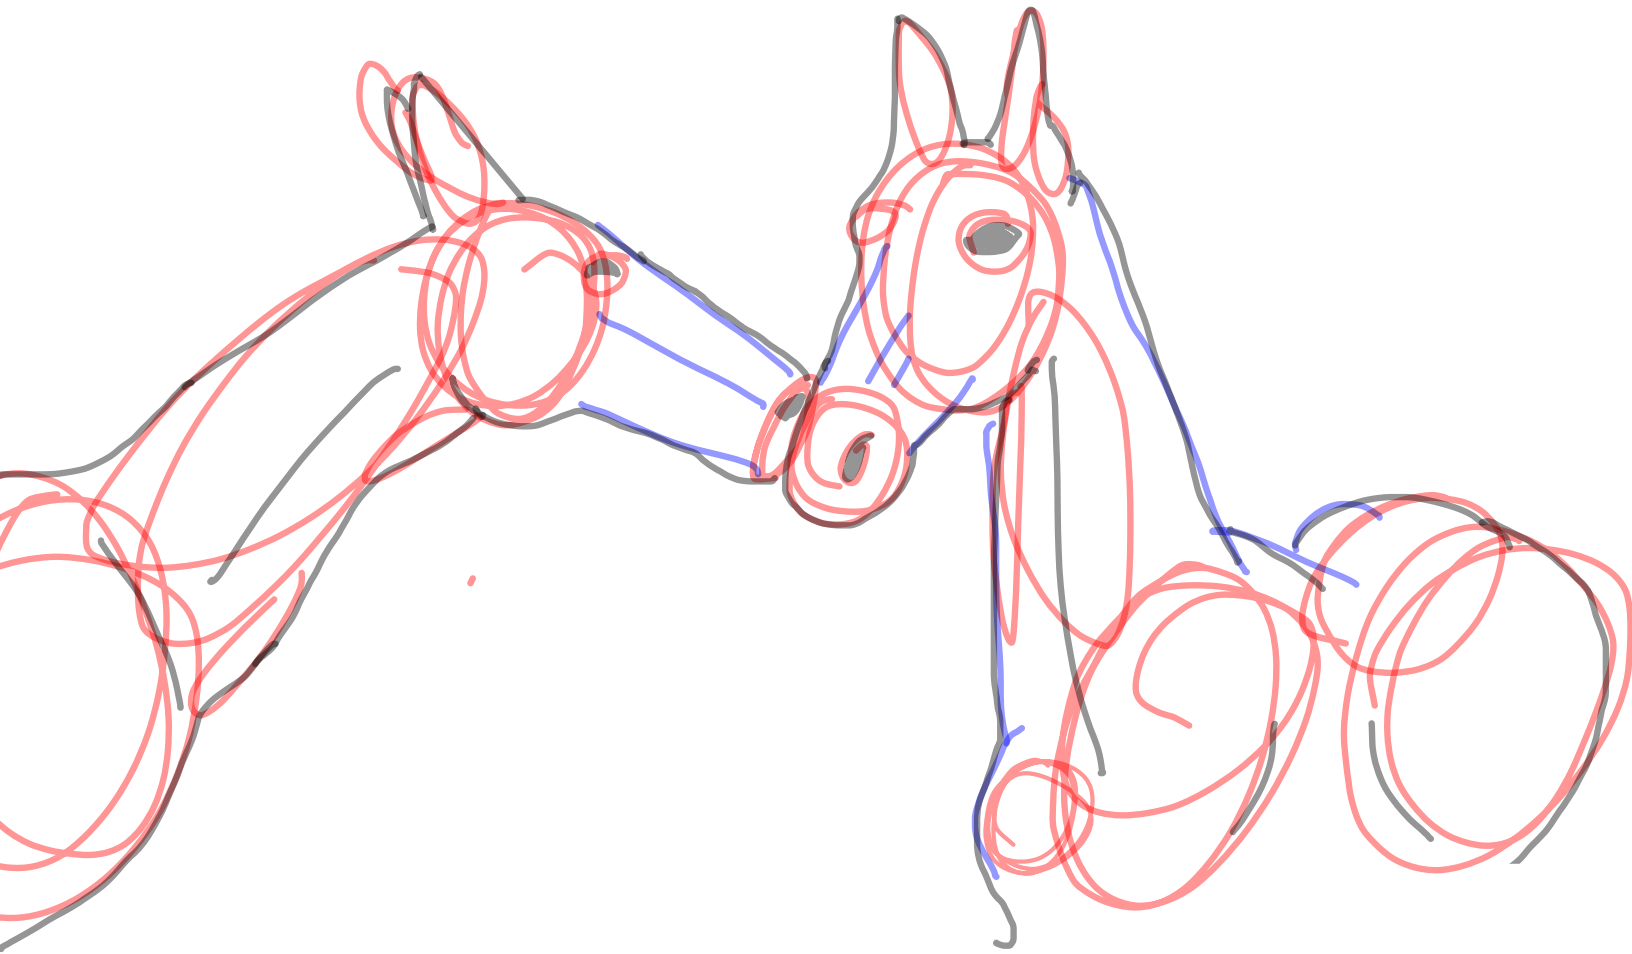

How To Draw 2 Foals

Raptor

1. Use Red & Blue to Sketch
the outlines of the foals

2. Outline the shape of
the foals

3. Erase the red & blue

4. Add Mane & tails & fix up the outlines

5. Colour in

6. Add final details & Done!